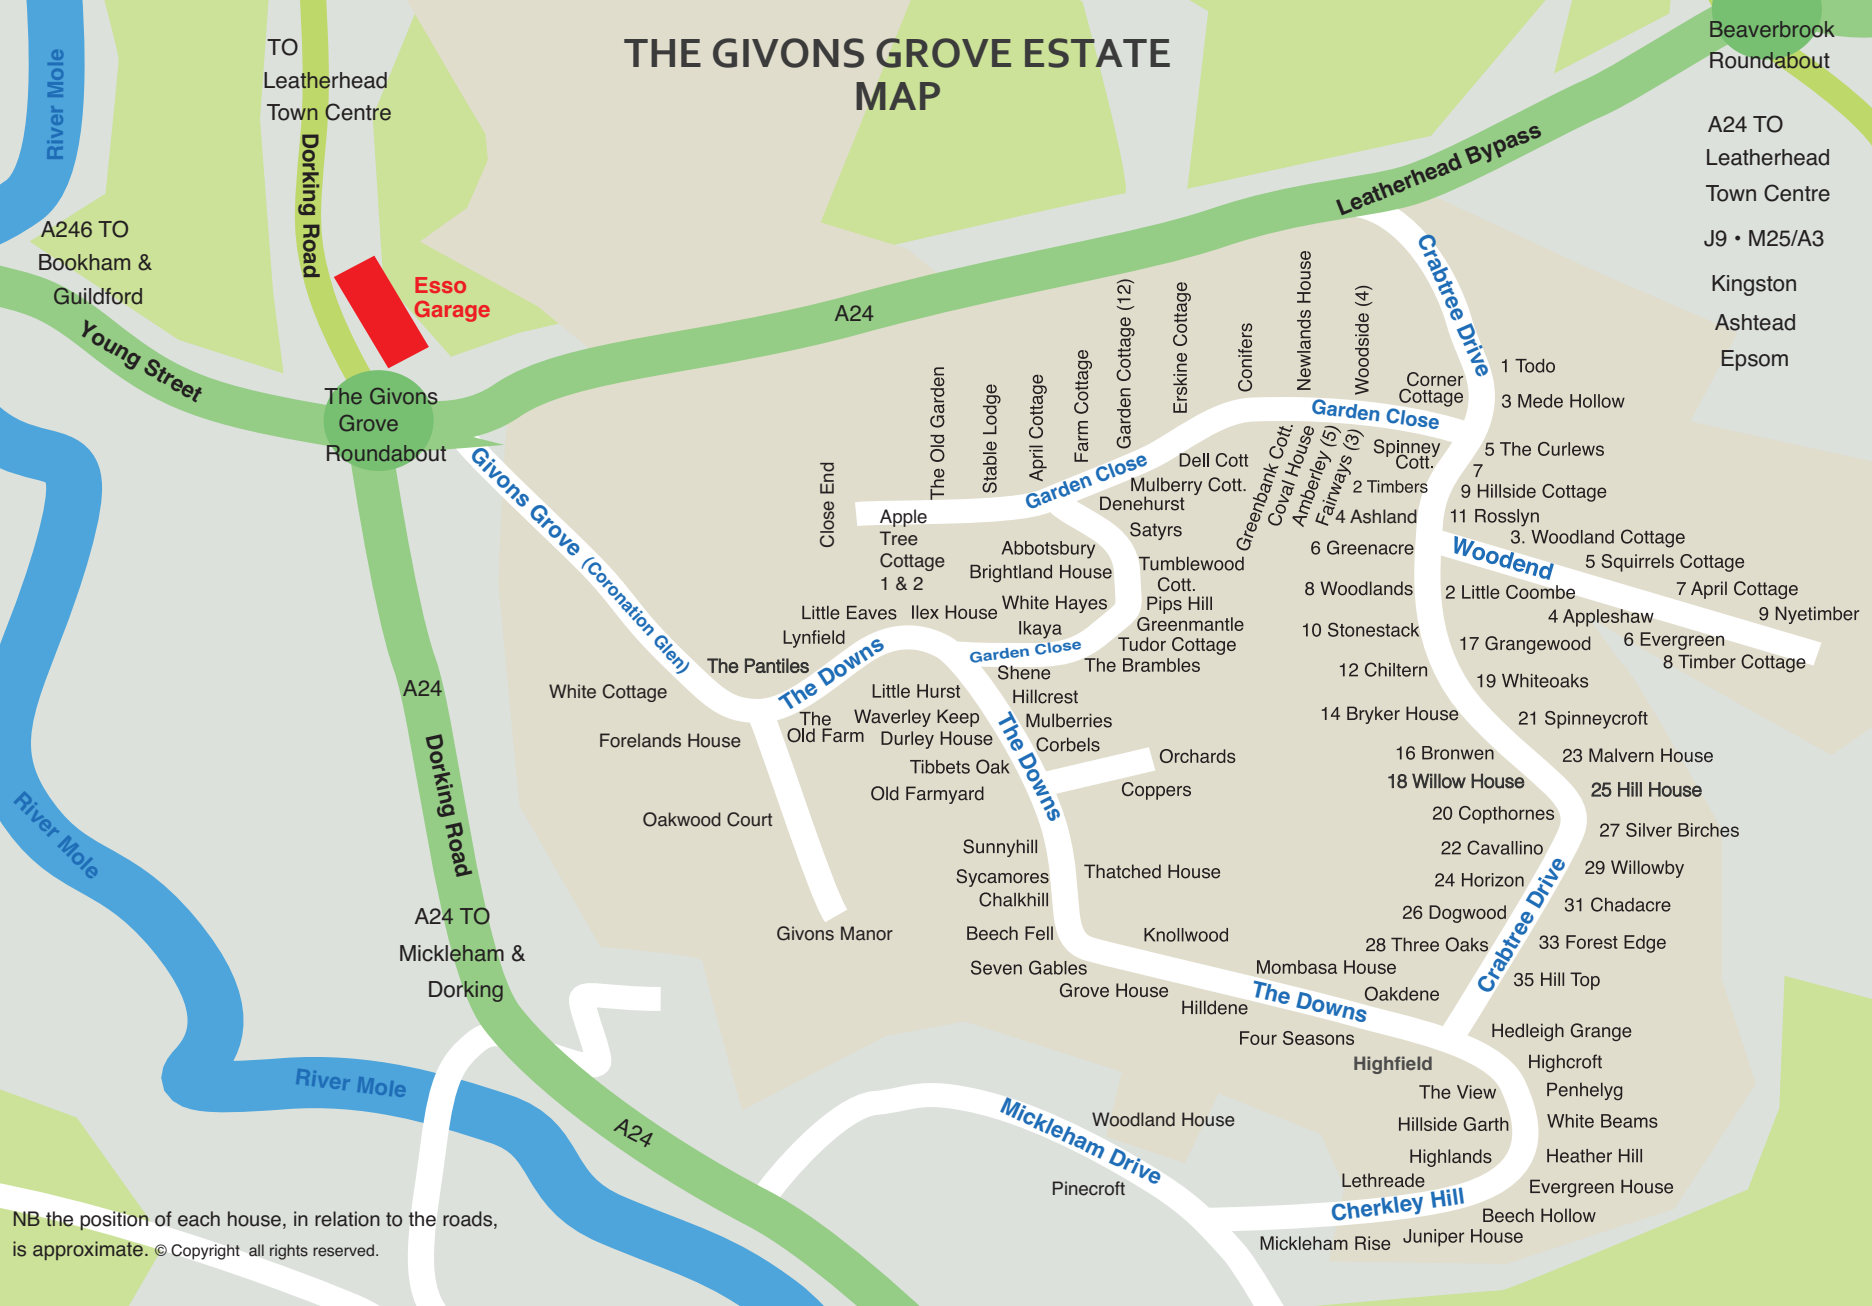

THE GIVONS GROVE ESTATE MAP

TO
Leatherhead
Town Centre

Dorking Road

**Esso
Garage**

The Givons
Grove
Roundabout

A246 TO
Bookham &
Guildford

Young Street

Givons Grove (Coronation Glen)

A24

Dorking Road

A24 TO
Mickleham &
Dorking

River Mole

A24

NB the position of each house, in relation to the roads, is approximate. © Copyright all rights reserved.

Beaverbrook
Roundabout

A24 TO
Leatherhead
Town Centre

J9 • M25/A3

Kingston
Ashted
Epsom

Leatherhead Bypass

A24

Close End

The Downs

Oakwood Court

Givons Manor

Givons Manor

Mickleham Drive

The Old Garden

Stable Lodge

April Cottage

Farm Cottage

Garden Cottage (12)

Erskine Cottage

Conifers

Newlands House

Woodside (4)

Corner Cottage

1 Todo

3 Mede Hollow

5 The Curlews

7

9 Hillside Cottage

11 Rosslin

3 Woodland Cottage

5 Squirrels Cottage

7 April Cottage

9 Nyetimber

Apple Tree Cottage 1 & 2

Abbotsbury Brightland House

Mulberry Cott. Denhurst

Satyrs

Dell Cott

Greenbank Cott. Coval House

Amberley (5)

Fairways (3)

2 Timbers

Spinney Cott.

11 Rosslin

3 Woodland Cottage

5 Squirrels Cottage

Lynfield

Little Eaves

Ilex House

White Hayes

Ikaya

Tumblewood Cott. Pips Hill

Greenmantle

8 Woodlands

6 Greenacre

2 Little Coombe

4 Appleshaw

6 Evergreen

8 Timber Cottage

The Pantiles

Little Hurst

Hillcrest

Mulberries

Corbels

Orchards

10 Stonestack

12 Chiltern

17 Grangewood

19 Whiteoaks

21 Spinneycroft

23 Malvern House

25 Hill House

White Cottage

Forelands House

Oakwood Court

The Old Farm

Waverley Keep

Durley House

Tibbets Oak

Old Farmyard

The Brambles

14 Bryker House

16 Bronwen

18 Willow House

20 Cophornes

22 Cavallino

24 Horizon

26 Dogwood

28 Three Oaks

30 Forest Edge

Oakwood Court

Givons Manor

Sunnyhill

Sycamores

Chalkhill

Thatched House

Knollwood

Grove House

Hilldene

Four Seasons

Highfield

Hedleigh Grange

Highcroft

Penhelyg

White Beams

Heather Hill

Givons Manor

Beech Fell

Seven Gables

Grove House

Hilldene

Four Seasons

Mombasa House

Oakdene

33 Forest Edge

35 Hill Top

Givons Manor

Beech Fell

Seven Gables

Grove House

Hilldene

Four Seasons

Mombasa House

Oakdene

33 Forest Edge

35 Hill Top

The Downs

Crabtree Drive

Highfield

Cherkley Hill

Lethreade

Juniper House

Mickleham Rise

Beech Hollow

Juniper House